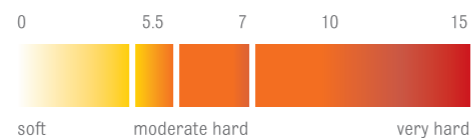

15 YEARS WARRANTY*

opulent

The **Brazilian Walnut** is the most durable hardwood in our collection, **branded as one of the finest timbers in the world.**

Brazilian Walnut is known for its blends of chocolate brown and nearly black hues that mix to form an exotic and rich dark brown. An impressive hardwood, popular amongst architects and designers, for its exceptionally fine graining, superior hardness and natural dark colouration. The Brazilian Walnut is a perfect choice to bathe your home in timeless beauty and style.

FEATURES

- ☐ Kiln dried
- ☐ Aluminium Oxide Finish
- ☐ Precision milled
- ☐ Tongue and groove
- ☐ Superior stain resistance
- ☐ Easy maintenance
- ☐ Matching Accessories available

COLOUR CHANGE

The rich chocolate tones of the Brazilian Walnut, are mostly unaffected by exposure to light.

HARDNESS RATING

The Brazilian Walnut has a hardness rating of 16.4KN, the hardest timber available on the **IndusFloor** range and one of the finest in the world.

INSTALLATION

IndusFloor's Exotic Hardwood Flooring range is precision milled for a perfect tongue and groove fit. The prefinished range is quick and easy to install, without any sanding, dust or polishing odours.

SPECIFICATIONS

18mm Thick x 140mm Wide.
Random Lengths from 700mm to 2230mm.