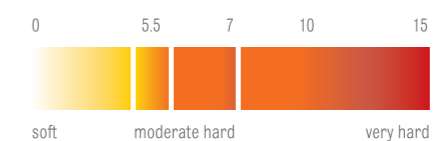

BRAZILIAN CHERRY [JATOBA]

HARDWOOD FLOORING

15 YEARS WARRANTY*

The **Brazilian Cherry** is one of the finest hardwoods, known for its natural beauty, superior hardness and rich glow.

Featuring distinctive and varied grain patterns, together with a mix of colourful hues that matures over time, to a rich reddish brown, creating a refined environment.

FEATURES

- Kiln dried
- Aluminium Oxide Finish
- Tongue and groove

- Superior stain resistance
- Easy maintenance
- Matching Accessories available

COLOUR CHANGE

The Brazilian Cherry is a photosensitive wood, with its original colour darkening to a deep red with exposure to light. **[Note]** Colour stabilises approximately three months after installation.

HARDNESS RATING

The Brazilian Cherry has a hardness rating of 12.5KN, over fifty five percent harder than the Kempas.

INSTALLATION

IndusFloor's Exotic Hardwood Flooring range is precision milled for a perfect tongue and groove fit. The prefinished range is quick and easy to install, without any sanding, dust or polishing odours.