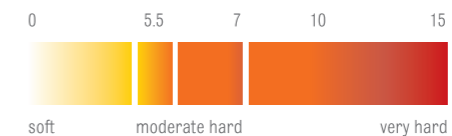

**Tiete Chestnut** Features a combination of medium brown, tan and golden brown tones, that combine to create a warm and welcoming environment.

# inviting

Equal to the Brazilian Teak in hardness and durability, the Tiete Chestnut is a stylish choice to revive an inviting atmosphere

## FEATURES

- Kiln dried
- Aluminium Oxide Finish
- Precision milled
- Tongue and groove
- Superior stain resistance
- Easy maintenance
- Matching Accessories available

## COLOUR CHANGE

The Tiete Chestnut's warm tones are mostly unaffected by exposure to light.